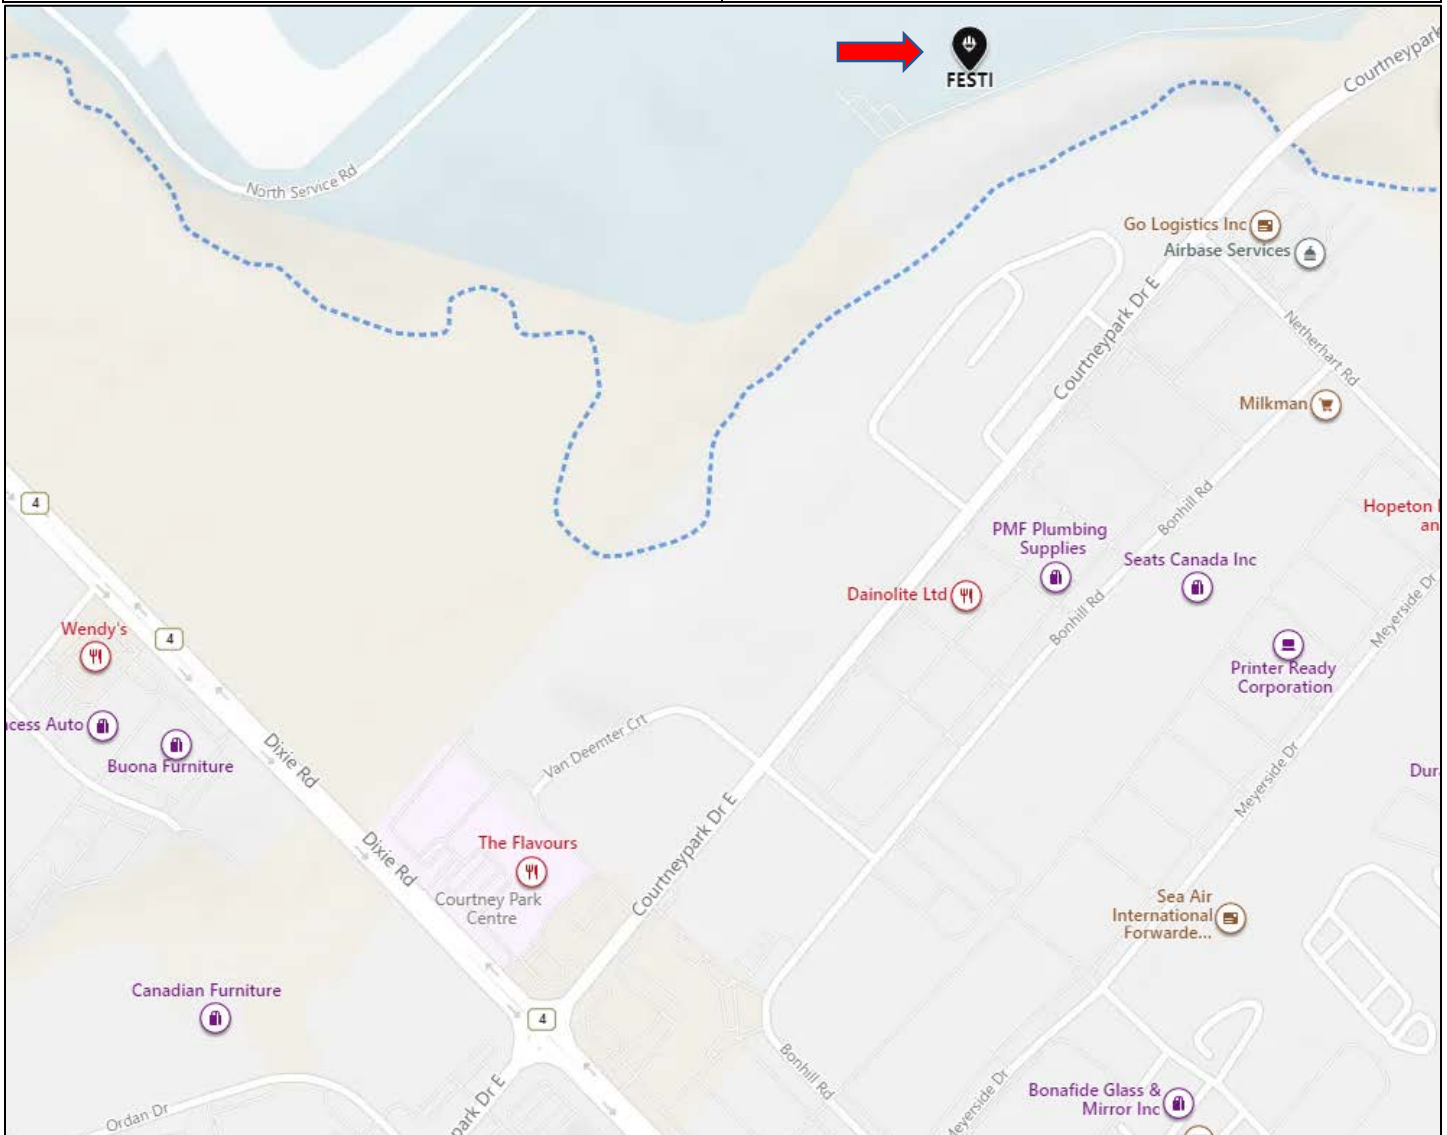

## Address

2025 Courtney Park Drive East  
Mississauga, Ontario  
L5T 1J3

## Bus Stop

Corner of Netherhart Rd  
& Courtneypark

- **409 Westbound** From Hwy 409 westbound, take Airport Road exit and turn east (left) onto Carlingview Drive. Turn south (right) onto Renforth Drive. Turn west (right) onto Convair Drive. Turn south (left) onto Courtneypark Drive to 2025 Courtneypark Drive.
- **Hwy 401** From Hwy 401, take Dixie Road exit northbound. Turn east (right) onto Courtneypark Drive to 2025 Courtneypark Drive.
- **Hwy 427 Southbound** From Hwy 427 southbound, take Derry Road exit westbound. Turn south (left) onto Dixie Road. Turn east (left) onto Courtneypark Drive to 2025 Courtneypark Drive.
- **Hwy 427 Northbound** From Hwy 427 northbound, merge onto Hwy 401 westbound. Take Dixie Road exit northbound. Turn east (right) onto Courtneypark Drive to 2025 Courtneypark Drive.
- **Eglinton Road/Dixie Road (Mississauga)** From Eglinton Road, turn north onto Dixie Road. Turn east (right) onto Courtneypark Drive to 2025 Courtneypark Drive.
- **Airport Road** From Airport Road, turn west onto Derry Road. Turn south (left) onto Dixie Road. Turn east (left) onto Courtneypark Drive turn to 2025 Courtneypark Drive.
- **Dixon Road/Carlingview Drive** From Carlingview Drive southbound, turn south (right) onto Renforth Drive. Turn Renforth Drive south (right) to Convair Drive west (right) to Courtneypark Drive turn south (left) to 2025 Courtneypark Drive.
- **Hwy 407** From Hwy 407, take Dixie Road exit southbound. Turn east (left) onto Courtneypark Drive to 2025 Courtneypark Drive.
- **Hwy 410** From Hwy 410, take Courtneypark Drive exit eastbound to 2025 Courtneypark Drive.